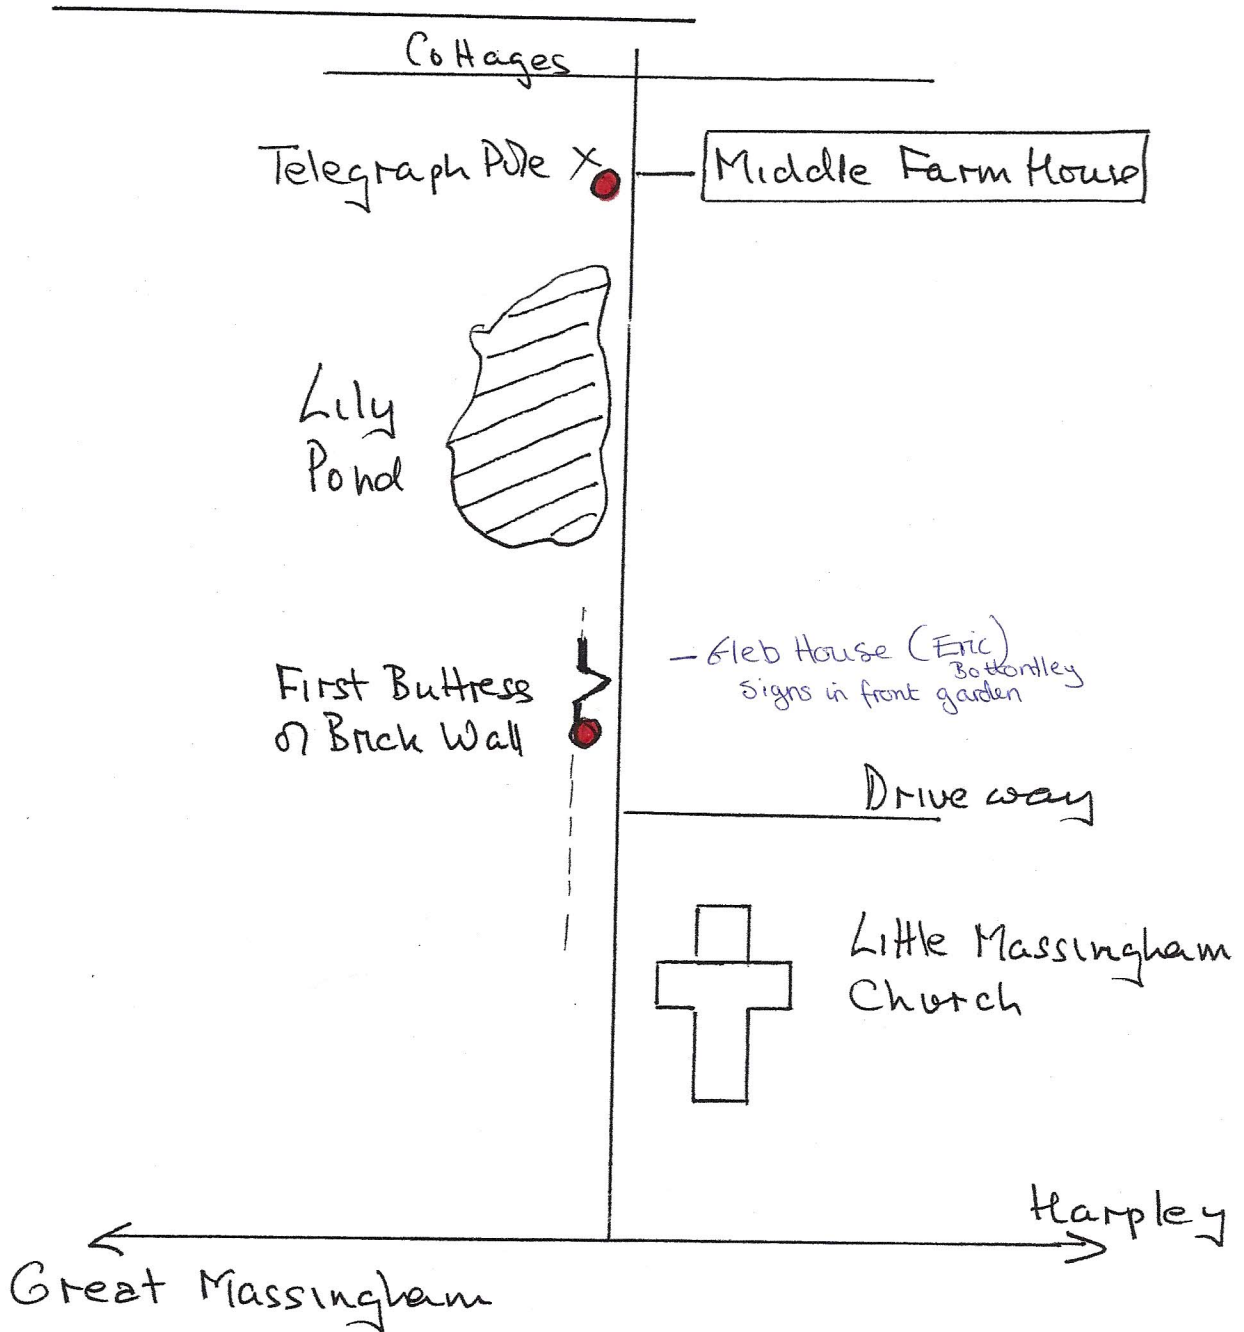

# LITTLE MASSINGHAM LILY POND

● = Toad Patrol sign